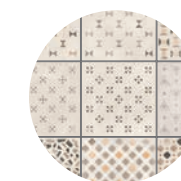

Colours

Light

Night

Sand

Greige

Brown

Decors

Dot Light

Dot Night

Dot Greige

Ritual Decor

Patchwork Light

Patchwork Brown

Ritual Tribal

Number of patterns Sizes

30	120x120	48"x48"
40	90x90	36"x36"
55	60x60	24"x24"
110	30x60	12"x24"
110	7,3x30	3"x12" Ritualbrick*