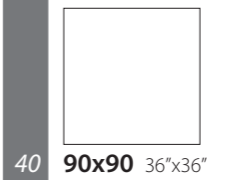

Patchwork Dark

Number of patterns

Sizes

30 **120x120** 48"x48"

40 **90x90** 36"x36"

40 **60x120** 24"x48"

55 **60x60** 24"x24"

110 **30x60** 12"x24"