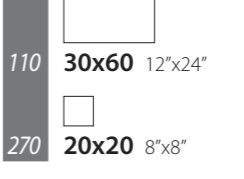

Patchwork Dark

Number of patterns

Sizes

30 **120x120** 48"x48"

40 **90x90** 36"x36"

40 **60x120** 24"x48"

55 **60x60** 24"x24"

110 **30x60** 12"x24"

270 **20x20** 8"x8"

Decors&Accessories

30x120 12"x48" **Decor**

22,5x45 9"x18" **Muretto**

30x30 12"x12" **Mosaico**

27x32,5 10 1/2"x13" **Hexagon**

20x20 8"x8" **Patchwork**

THE ART OF SOFTENING THE EXPRESSIVE HARDNESS OF METAL IN CERAMICS