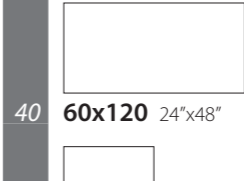

Patchwork Dark

Number of patterns

Sizes

30 **120x120** 48"x48"

40 **90x90** 36"x36"

40 **60x120** 24"x48"

55 **60x60** 24"x24"

110 **30x60** 12"x24"

270 **20x20** 8"x8"

Decors&Accessories

30x120 12"x48" **Decor**

22,5x45 9"x18" **Muretto**

30x30 12"x12" **Mosaico**

27x32,5 10 1/2"x13" **Hexagon**

20x20 8"x8" **Patchwork**

THE ART OF SOFTENING THE EXPRESSIVE HARDNESS OF METAL IN CERAMICS