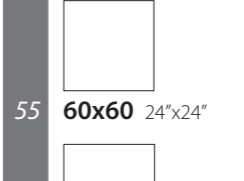

Patchwork Dark

Number of patterns

Sizes

30 **120x120** 48"x48"

40 **90x90** 36"x36"

40 **60x120** 24"x48"

55 **60x60** 24"x24"

110 **30x60** 12"x24"

270 **20x20** 8"x8"

Decors&Accessories

30x120 12"x48" **Decor**

22,5x45 9"x18" **Muretto**

30x30 12"x12" **Mosaico**

27x32,5 10 1/2"x13" **Hexagon**

20x20 8"x8" **Patchwork**

THE ART OF SOFTENING THE EXPRESSIVE HARDNESS OF METAL IN CERAMICS