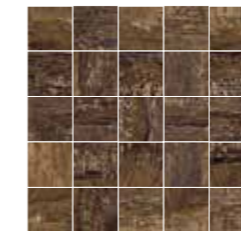

Decors&Accessories

Mosaico* 30x30 12"x12"

Available in all colours